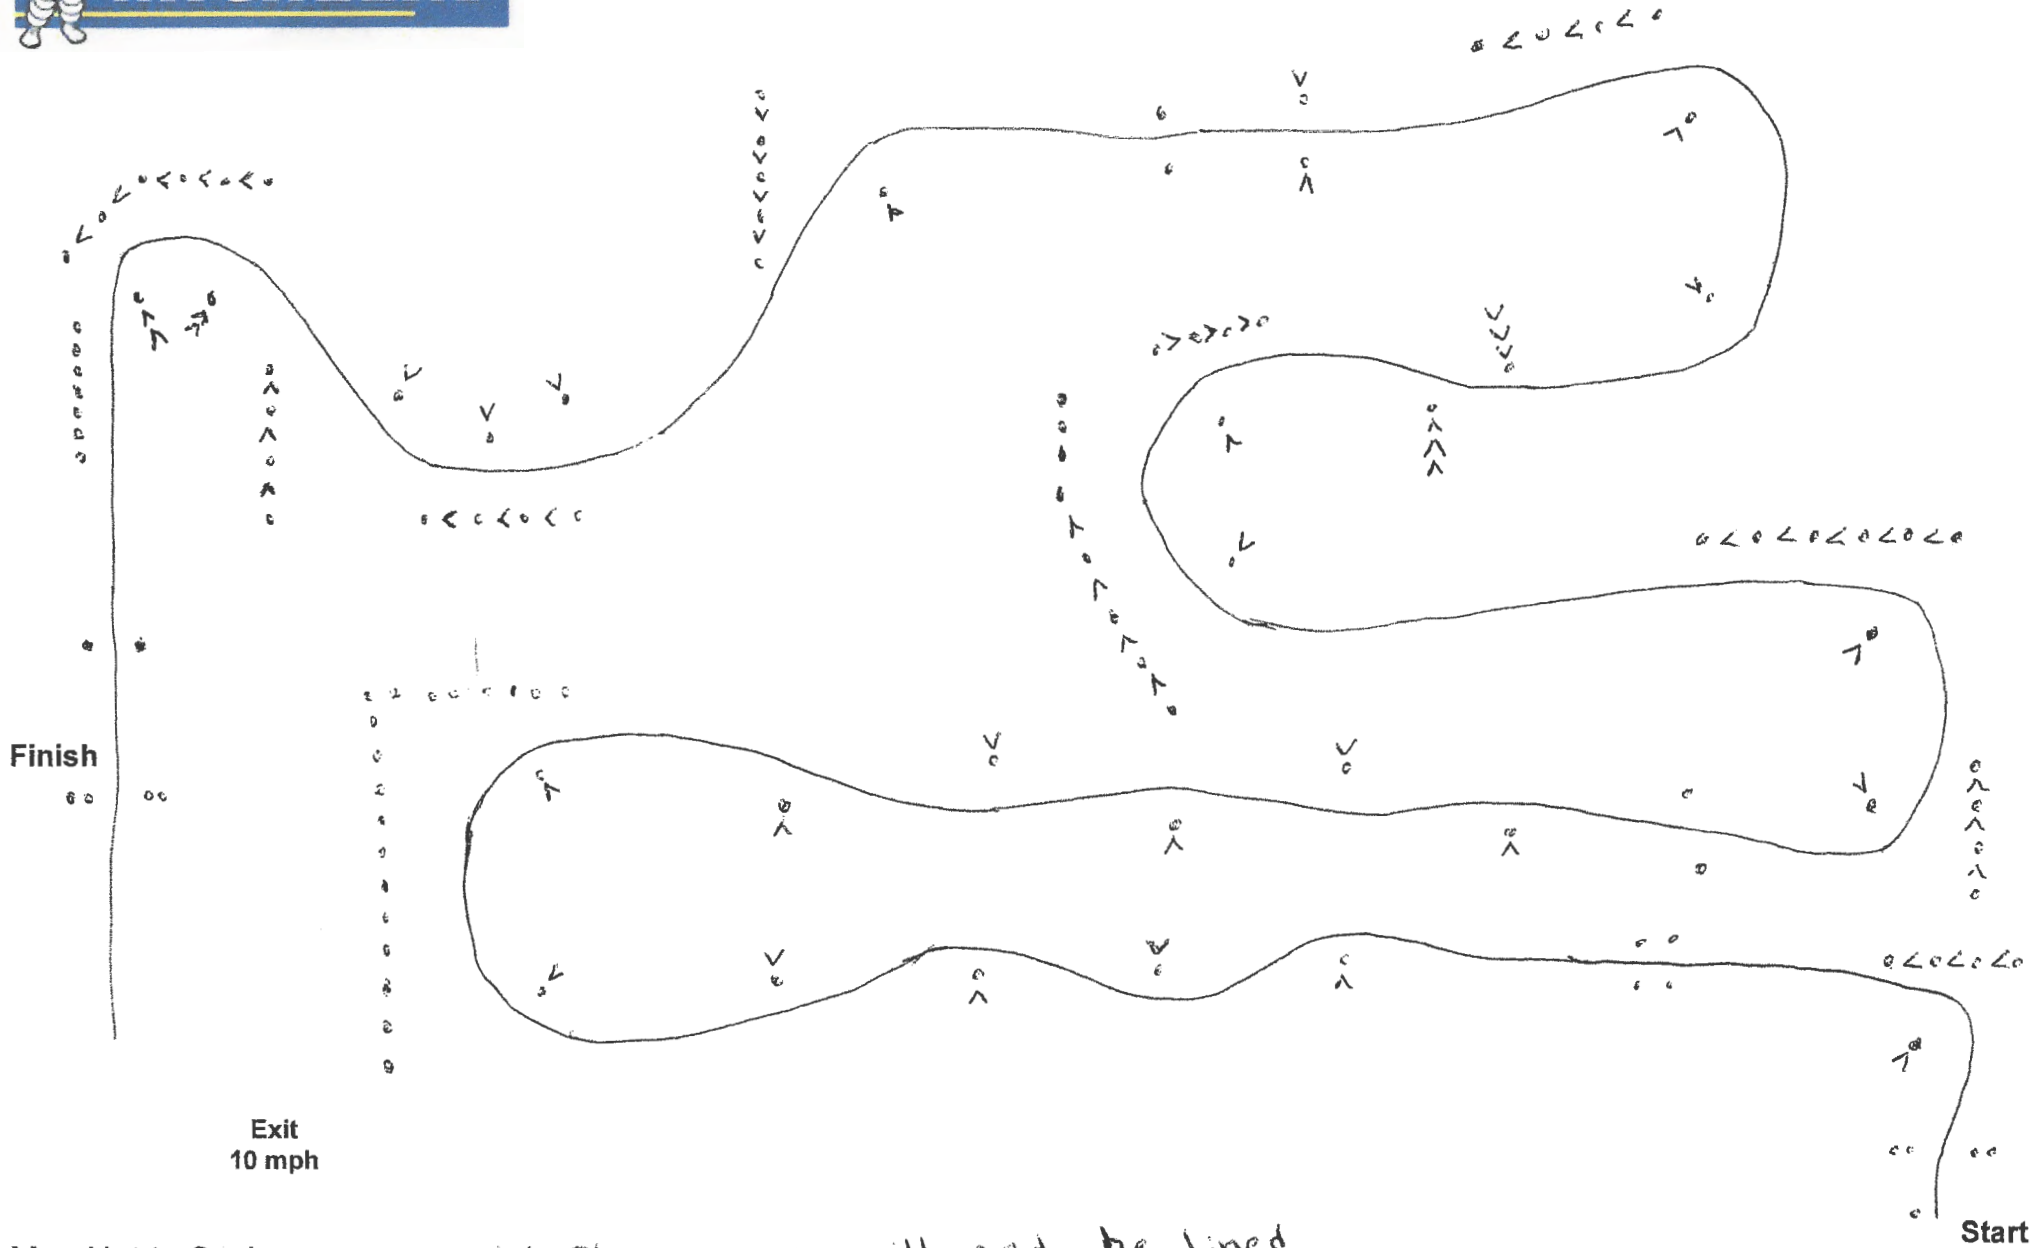

Traverse City Parade 2013 - Autocross Course

Spectator Area

Map Not to Scale

Course Designer: Rowdy Ho

Note: The course will not be lined.

Grid Area

Start